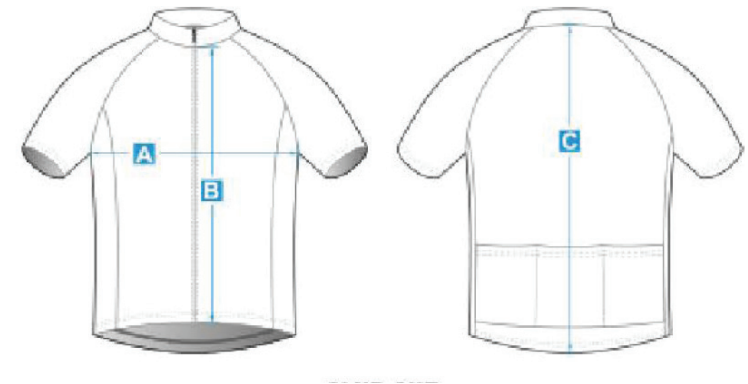

Short Sleeve Cycling Jersey - Club Cut

MEN'S CLUB CUT									
SIZING		XS	S	M	L	XL	2XL	3XL	4XL
A	1/2 Chest Width	20-21	21-22	22-23	23-24	24-25	25-26	26-27	27-28
		51-53.5	53.5-56	56-58.5	58.5-61	61-63.5	63.5-66	66-68.5	68.5-71
B	Front Length	20.5-21	21-21.5	21.5-22	22-22.5	22.5-23	23-23.5	23.5-24	23.5-24
		52-53	53-54	55-56	56-57	57-58	58-59	59-60	60-61
C	Back Length	26.5-27	27-27.5	27.5-28	28-28.5	28.5-29	29-29.5	29.5-30	29.5-30
		67-68	68-69	70-71	71-72	72-73	73-74	74-75	75-76
D	Sleeve Length	36.4	37.7	39	40.3	41.6	42.9	44.2	44.2

WOMEN'S CLUB CUT									
SIZING		XS	S	M	L	XL	2XL	3XL	4XL
A	1/2 Chest Width	18-19	19-20	20-21	21-22	22-23	23-24	24-25	25-26
		45.5-48	48-50.5	50.5-53	53-55.5	55.5-58	58-60.5	60.5-63	63-65.5
B	Front Length	19-19.5	19.5-20	20-20.5	20.5-21	21-21.5	21.5-22	22-22.5	22-22.5
		49-50	50-51	51-52	52-53	53-54	54-55	56-57	56-57
C	Back Length	24-24.5	24-24.5	25-25.5	25-25.5	25.5-26	26-26.5	26.5-27	27-27.5
		61-62	63-64	64-65	65-66	66-67	67-68	68-69	69-70
D	Sleeve Length	28.4	29.7	31	31.3	33.6	34.9	36.2	36.2

Note: All measurements are approximate. INCH CM